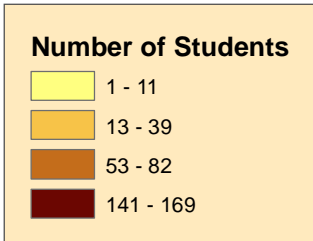

# Country of Citizenship for International Students Baruch College, 2005-06 School Year

Data Source: Baruch College Office of Institutional Research and Program Assessment,  
"Country of Citizenship of Nonresident Alien - Total Enrolled Students"

Labeled countries have over 12 Baruch Students  
There were 1,849 International Students during the 2005-06 Academic Year

Classification was created using the Natural Breaks Method