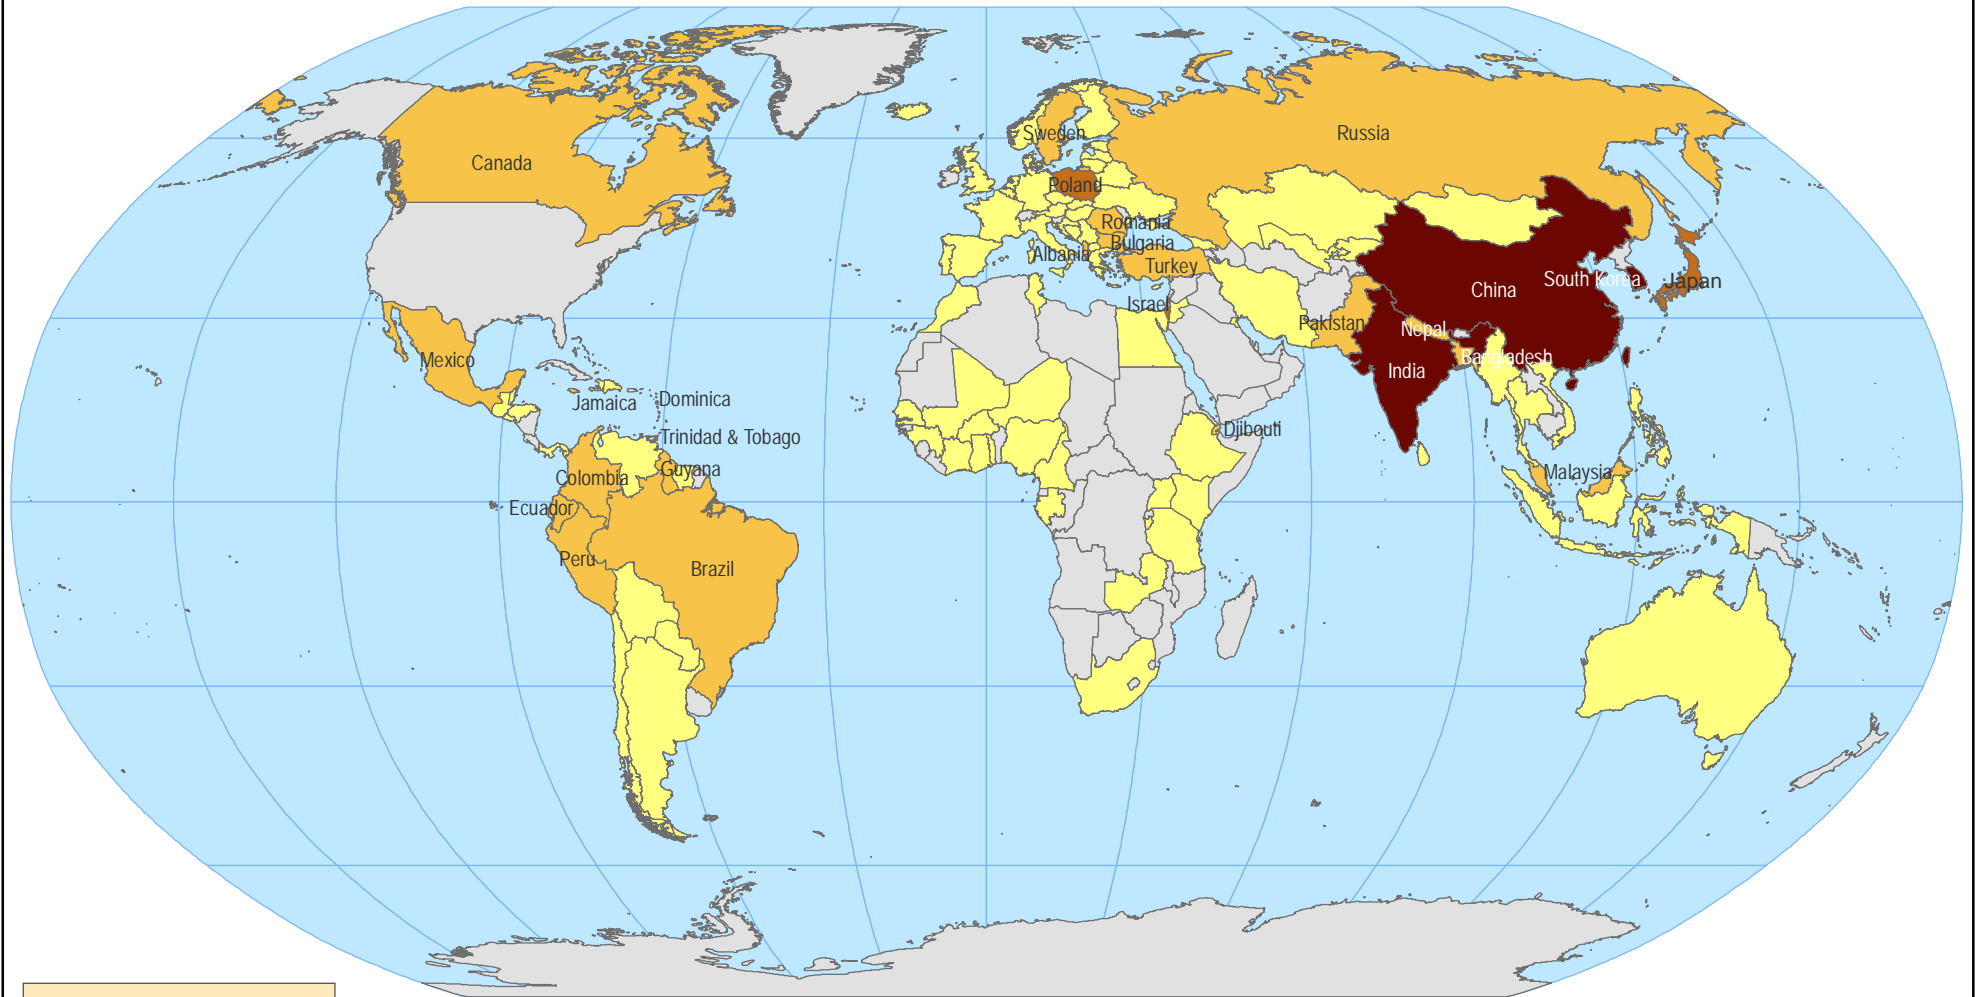

# Country of Citizenship for International Students Baruch College, 2005-06 School Year

Data Source: Baruch College Office of Institutional Research and Program Assessment,  
"Country of Citizenship of Nonresident Alien - Total Enrolled Students"

Labeled countries have over 12 Baruch Students  
There were 1,849 International Students during the 2005-06 Academic Year

Classification was created using the Natural Breaks Method