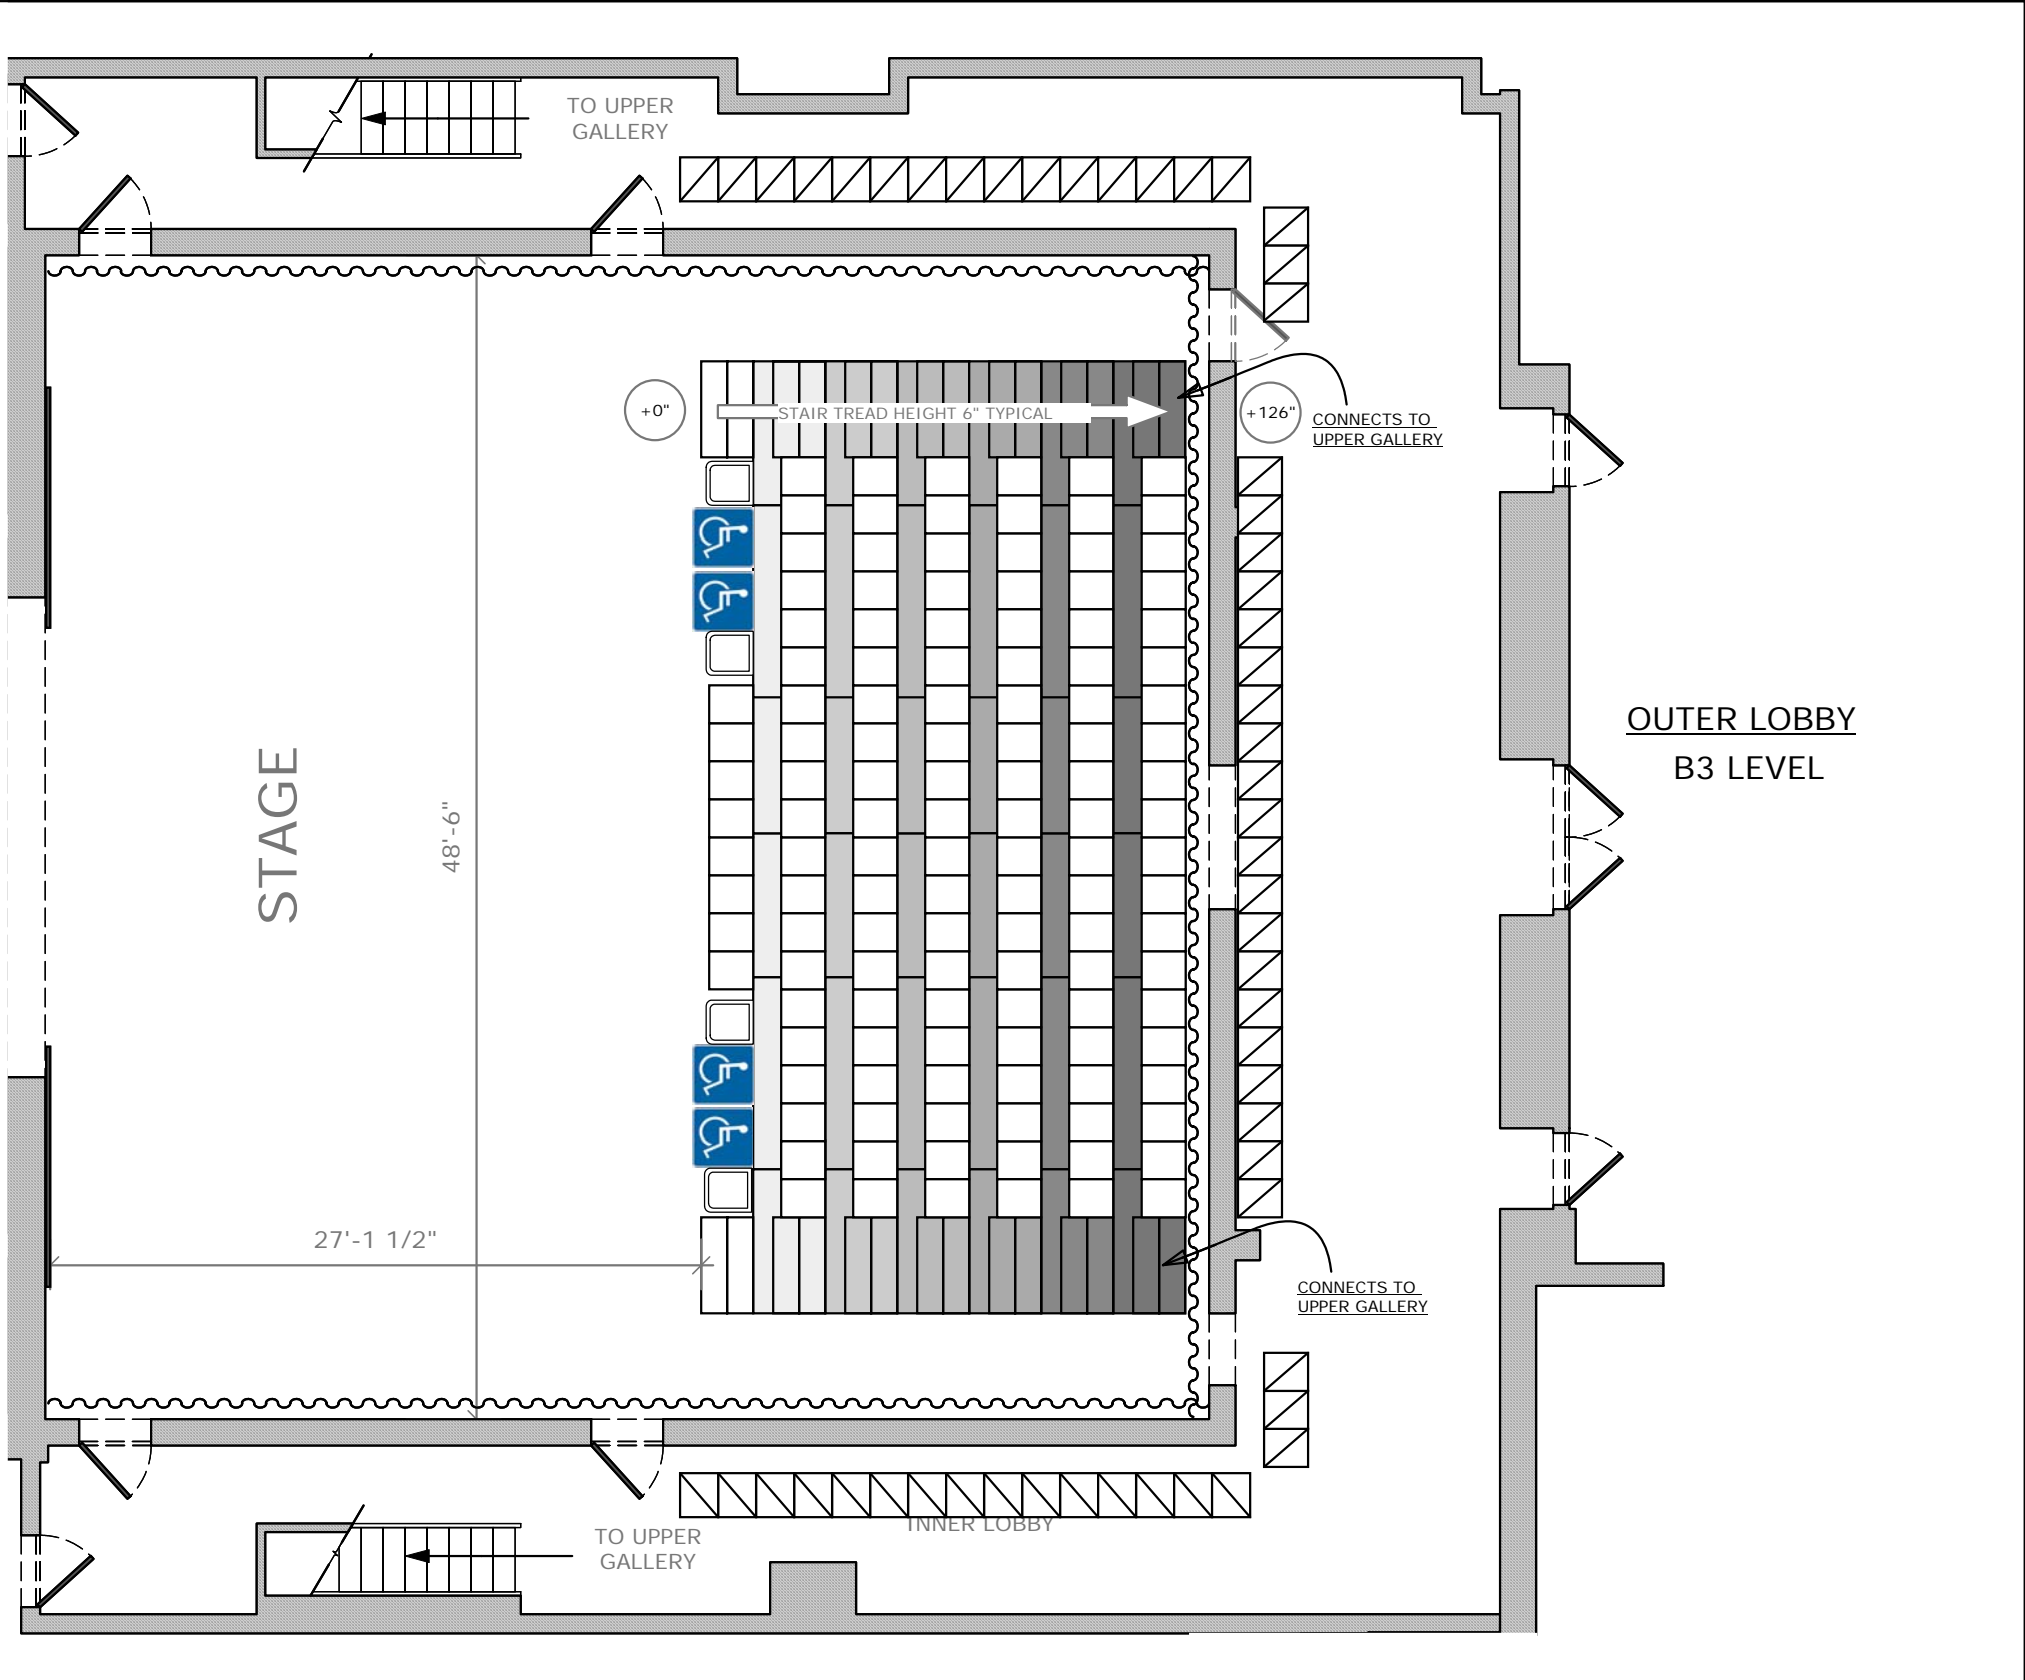

Baruch PERFORMING ARTS CENTER

NAGELBERG THEATRE - END STAGE

-  wheelchair accessible
-  companion seating
-  balcony seating