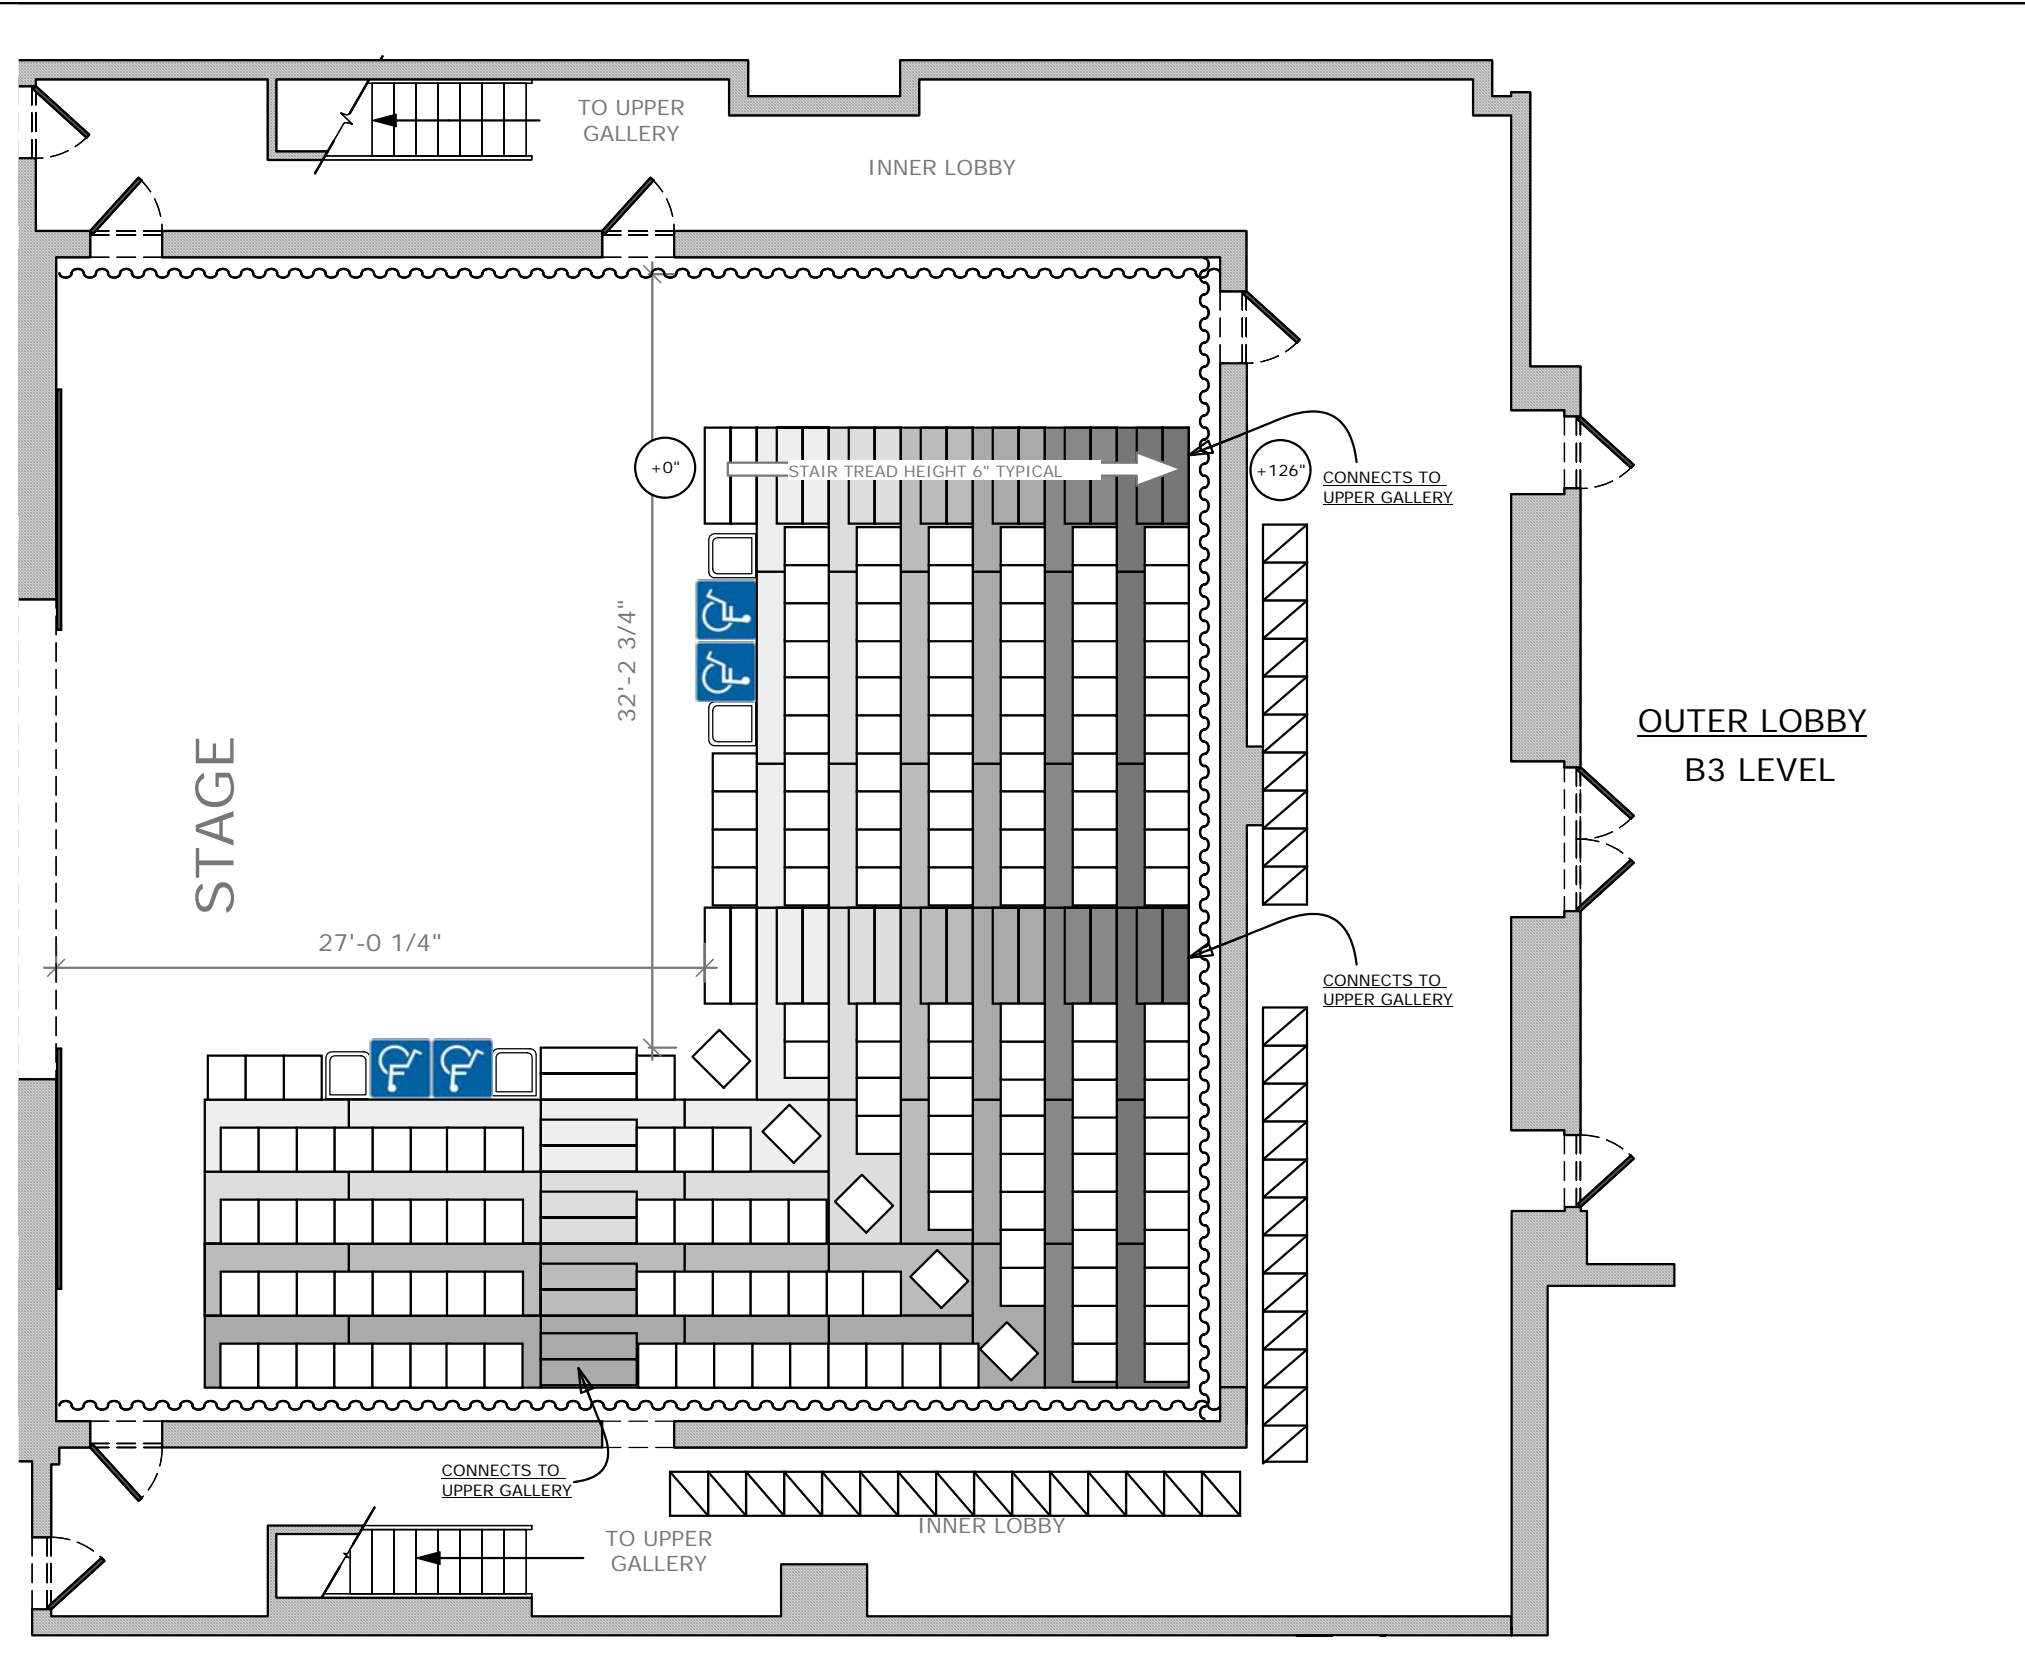

Baruch PERFORMING ARTS CENTER

NAGELBERG THEATRE - CORNER STAGE

-  wheelchair accessible
-  companion seating
-  balcony seating